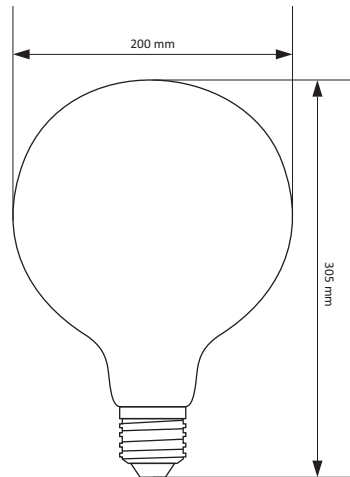

BG- LED лампа; **EN** - LED lamp; **SRB-** Sijalice LED; **HR-** LED žarulje; **BIH** Sijalice LED; **SLO-** LED svetila; **HU-** LED lámpa; **RO-** Becuri cu LED; **GR-** Λαμπτήρες LED; **MK** - LED светилка; **SK** - LED lampa; **PL** - Lampa LED; **P** - Lâmpada LED; **IT** - Lampada a LED

LED VINTAGE

Golden/smoked glass

E27 lamp holder

■ TECHNICAL DATA

Voltage: ~230V

Frequency: 50/60Hz

Watt: 8W

Lumen: 800lm

Light source: –

Beam angle: 360°

Color temperature: 2800K/3200K

Dimmable: Yes

Color rendering index: Ra≥80

Life time: 25000 h

Switch on/off: 15000

■ AREAS OF APPLICATION

- Domestic applications- especially where the lamps are visible
- General illumination
- Outdoor applications only in suitable luminaires
- Used in chandeliers and other decorative light fixtures to create beautiful light effects

■ PRODUCT FEATURES

- Elegant design- perfect for decorative installations
- Very low energy consumption
- Instant 100 % light, no warm-up time
- Easy replacement of classic conventional lamps
- Environmentally friendly: contains no mercury or other hazardous substance

IP20